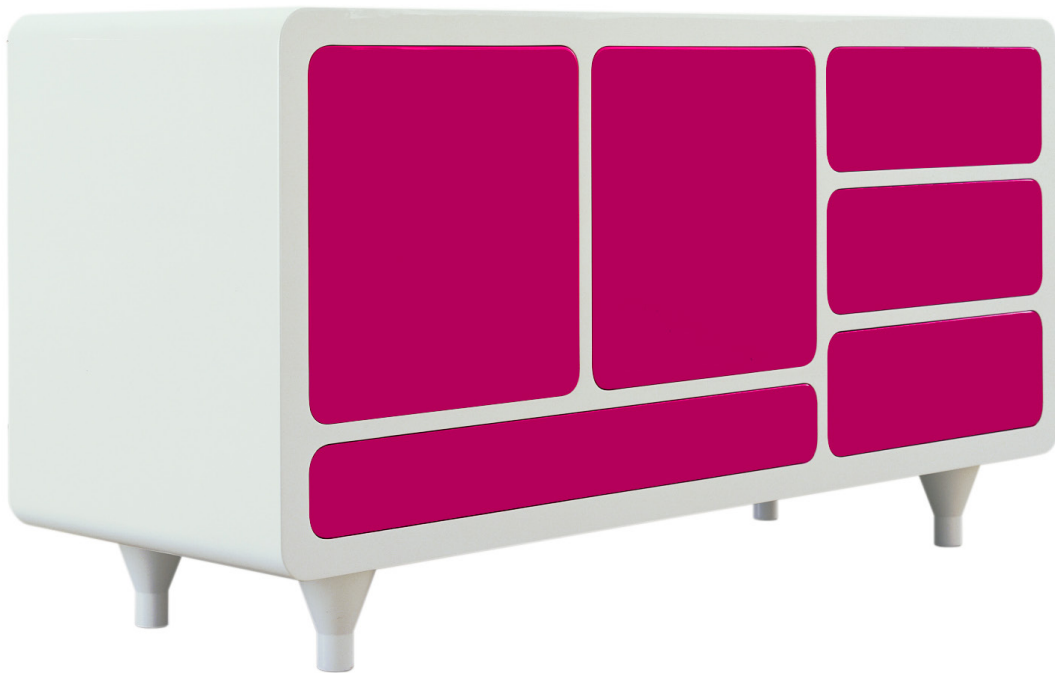

Dune Collection—

CYBORG
Nick Dine, 2003

dune

CYBORG

Nick Dine, 2003

Sideboard made of birch plywood and Medex. Exterior in hi-gloss poly-urethane. Interior in matte poly-urethane. Two doors with one adjustable shelf in each section. Door and drawers with touch latches.

72"w X 23 3/4"d X 36"h
Custom sizes available

Dune Showroom
200 Lexington Ave. T 212 → 925 → 6171
Suite 100 F 212 → 925 → 2273
NY, NY 10016 Dune-NY.com

dune